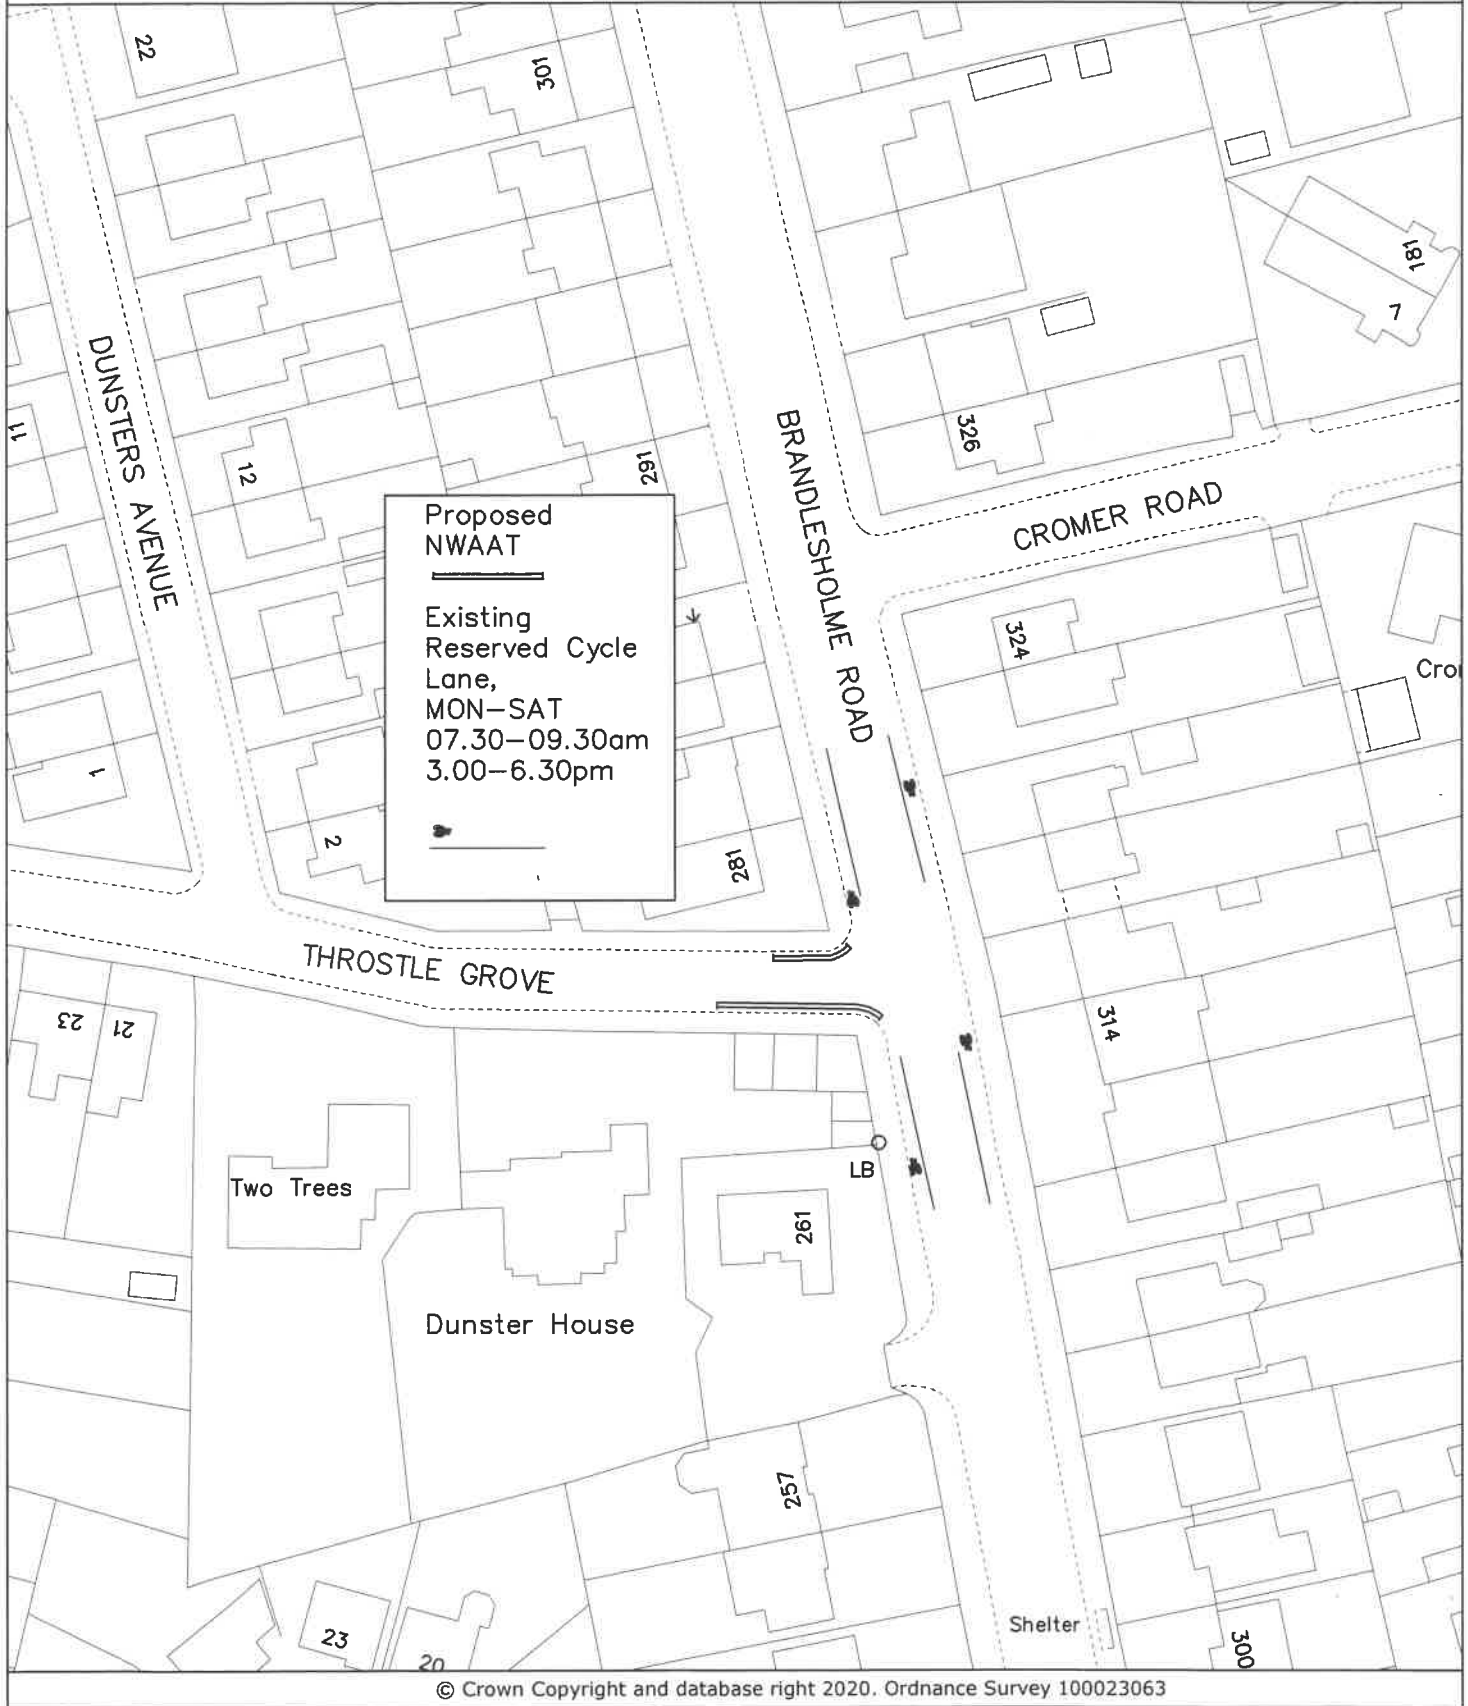

THROSTLE GROVE, BURY PROPOSED RESTRICTIONS PLAN

© Crown Copyright and database right 2020. Ordnance Survey 100023063

PLAN TM9087
 DATE 10.03.20
 DRAWN JG
 SCALE NTS

DEPARTMENT OF OPERATIONS

3 Knowsley Place
 Duke Street,
 BURY BL9 0EJ